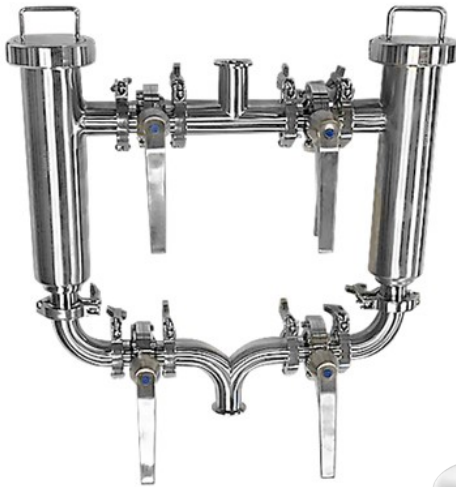

Dual Filters