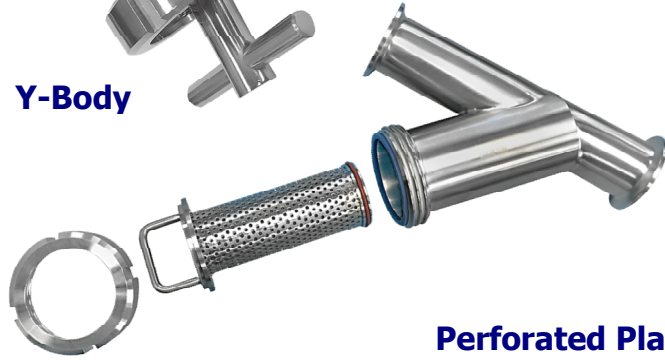

Golden Bridge

Hose Accessories

Pharma & High Purity Hoses

Pharma USP Class VI Hoses

Anti-Static Hoses

Single Use Pharma Products

Liquid Jacketed Hoses

Electrical Jacketed Hoses

Biological Indicators

**Compensators
Clamp Ends**

**Sampling Gaskets &
Accessories**

Filters & Strainers

Y-Body

In-Line Body

**Economical & Tough
Wedge Wire**

**Perforated Plate, Screen,
Wedge Wire Models
ALL Available!**

Sanitary Valves

Ball Valves

Butterfly Valves

Jacketed Valves

Diaphragm Valves

**Multi Port Seat Valves
3A Valves**

Plug Valves

Air Vent Valves