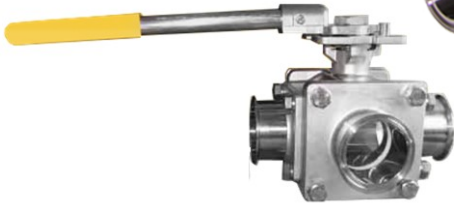

L Body

Dual Filters

**c/w View
Port**

**Magnetic
Strainers**

Industrial

**Lenticular
Type**

**Membrane
Type**

**Basket
Type**

Sanitary Valves

Ball Valves

Butterfly Valves

Jacketed Valves

Diaphragm Valves

**Multi Port Seat Valves
3A Valves**

Plug Valves

Air Vent Valves