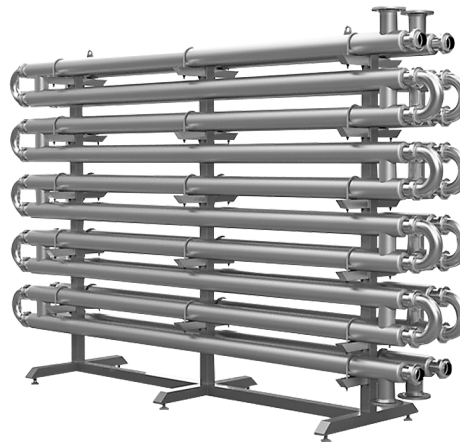

Tube in Tube Heat Exchangers

AIC JAD®
Heat Exchangers
Excellent for Steam, Oil,
Hot Water, Thermal Fluid