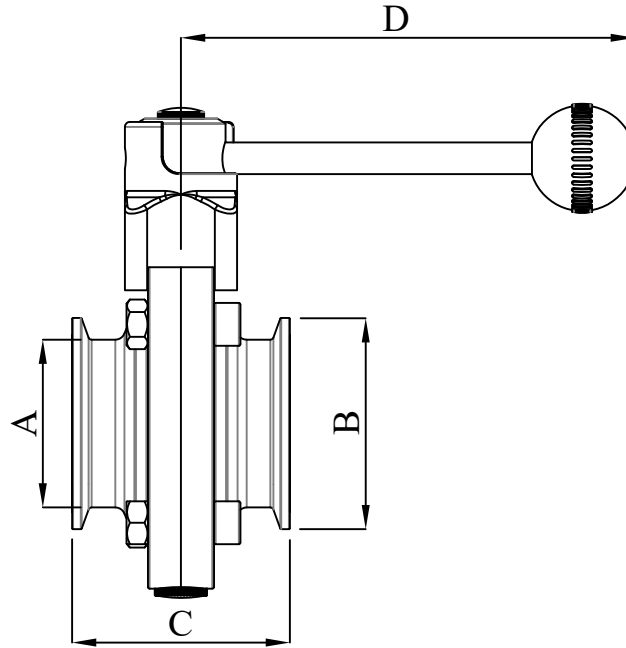

## Sanitary Butterfly Valves

---

Manual Clamp Butterfly Valve				
SIZE	A	B	C	D
1"	25.4	50.5	66	151
1½"	38.1	50.5	70	151
2"	50.8	64	76	151
2½"	63.5	77.5	80	151
3"	76.2	91	84	183
4"	101.6	119	104	183
6"	152.4	166.8	110	208

- SS316L or SS304 Construction
- Internal Polish 32 Ra max.
- Available Seats : Silicone, EPDM, Viton
- 4 Position Lever shown: Multiposition Lever available
- Dimensions in mm