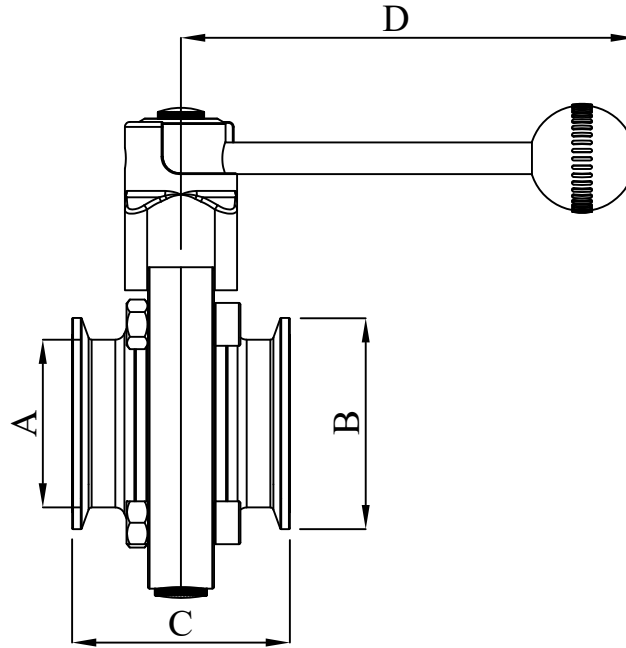

## Sanitary Butterfly Valves

---

Manual Clamp Butterfly Valve				
SIZE	A	B	C	D
1"	25.4	50.5	66	151
1½"	38.1	50.5	70	151
2"	50.8	64	76	151
2½"	63.5	77.5	80	151
3"	76.2	91	84	183
4"	101.6	119	104	183
6"	152.4	166.8	110	208
8"	204	217	120	300

- SS316L or SS304 Construction
- Internal Polish 32 Ra max.
- Available Seats : Silicone, EPDM, Viton
- 4 Position Lever shown: Multiposition Lever available
- Dimensions in mm