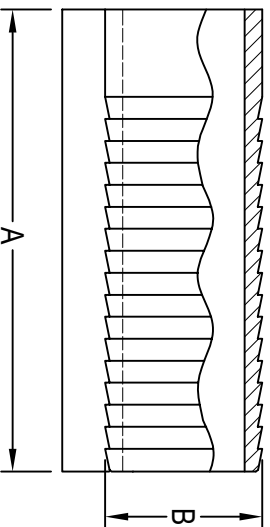

HS-14WHRL WELD HOSE ADAPTER (LONG)

TUBE OD	A	B	Wall Thickness	SS-304 Item No.	SS-316L Item No.
1/2"	2.000	0.530	.065	0.50" HS-14WHRL-4-7	0.50" HS-14WHRL-6-7
3/4"	2.000	0.780	.065	0.75" HS-14WHRL-4-7	0.75" HS-14WHRL-6-7
1"	3.000	1.030	.065	1.00" HS-14WHRL-4-7	1.00" HS-14WHRL-6-7
1 1/2"	4.500	1.530	.065	1.50" HS-14WHRL-4-7	1.50" HS-14WHRL-6-7
2"	4.500	2.030	.065	2.00" HS-14WHRL-4-7	2.00" HS-14WHRL-6-7
2 1/2"	5.000	2.530	.065	2.50" HS-14WHRL-4-7	2.50" HS-14WHRL-6-7
3"	5.000	3.030	.065	3.00" HS-14WHRL-4-7	3.00" HS-14WHRL-6-7
4"	4.875	4.030	.083	4.00" HS-14WHRL-4-7	4.00" HS-14WHRL-6-7

All dimensions in inches.