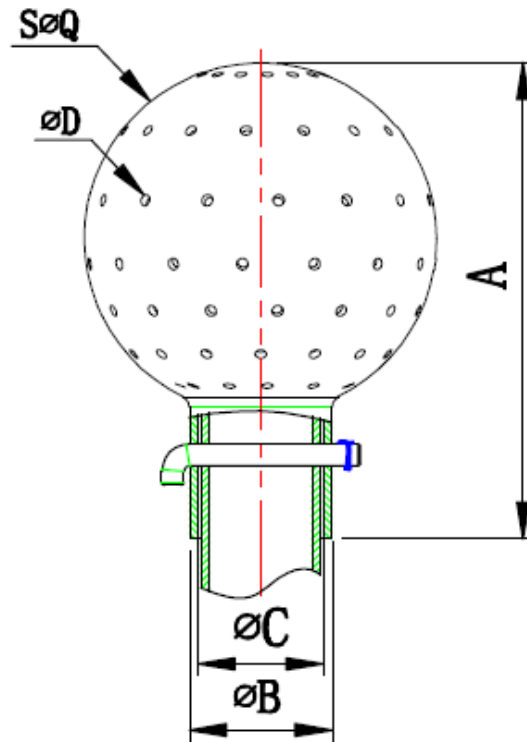

HS-Static-Spray Ball

360 Degrees / SS316L Sanitary Polish

Size	A	Q	B	C	D
1"	75.0	53.0	29.0	25.6	2.1
1.5"	105.0	76.0	42.0	38.3	2.1

Size	Pressure		Cleaning Radius		Flow	
	Bar	psig	m	ft	m ³ /h	US gpm
1"	1.0 - 2.0	15 - 30	1 ⁽¹⁾ - 1.25 ⁽²⁾	3.3 ⁽¹⁾ - 4.1 ⁽²⁾	6 - 9	26 - 40
1.5"	1.0 - 2.0	15 - 30	1.50 ⁽¹⁾ - 2.00 ⁽²⁾	4.9 ⁽¹⁾ - 6.6 ⁽²⁾	15 - 20	65 - 90