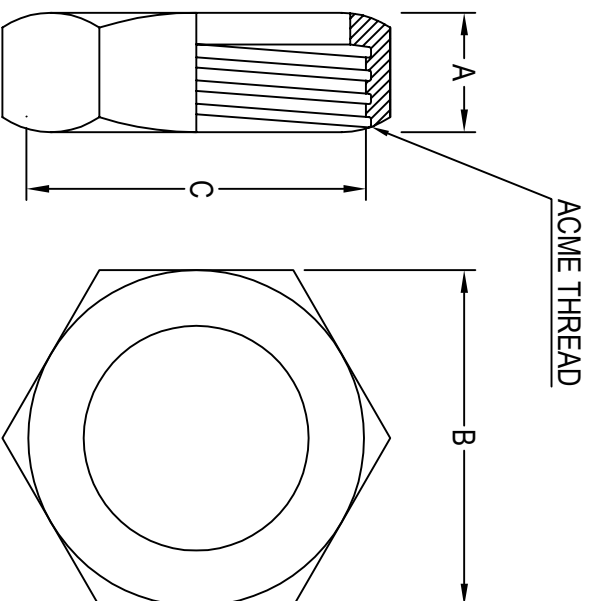

HS-13H HEX NUT

| TUBE OD | A | B | SS-304 Item No. | SS-316L Item No. |
|---------|-------|-------|------------------|------------------|
| 1" | .906 | 1.812 | 1.00" HS-13H-4-7 | 1.00" HS-13H-6-7 |
| 1½" | .968 | 2.406 | 1.50" HS-13H-4-7 | 1.50" HS-13H-6-7 |
| 2" | 1.062 | 3.000 | 2.00" HS-13H-4-7 | 2.00" HS-13H-6-7 |
| 2½" | 1.187 | 3.594 | 2.50" HS-13H-4-7 | 2.50" HS-13H-6-7 |
| 3" | 1.281 | 4.188 | 3.00" HS-13H-4-7 | 3.00" HS-13H-6-7 |
| 4" | 1.500 | 5.438 | 4.00" HS-13H-4-7 | 4.00" HS-13H-6-7 |

All dimensions in inches.

FEBRUARY 2021

www.halesoninc.com