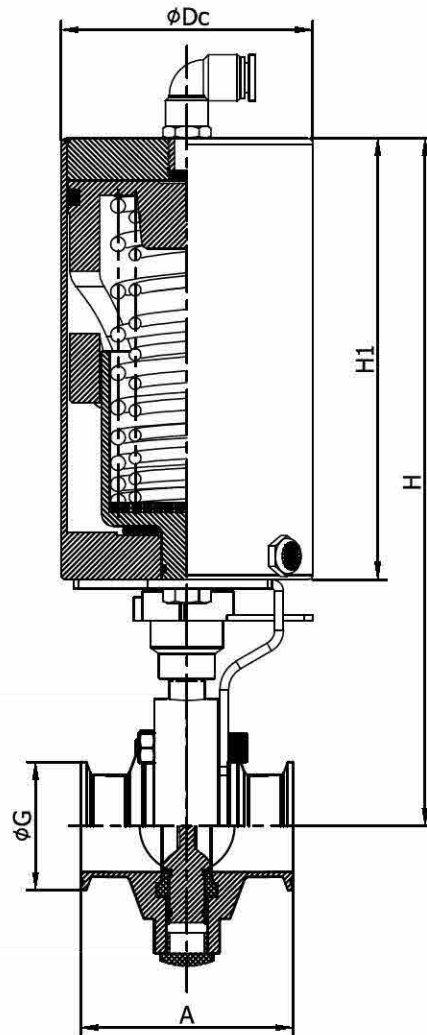

# Sanitary Butterfly Valves

Size	G	A	Dc	H1	H
1"	50.5	66.0	85.0	149.0	218.0
1 1/2"	50.5	70.0	85.0	149.0	222.0
2"	64.0	76.0	85.0	149.0	229.0
2 1/2"	77.5	80.0	85.0	149.0	237.0
3"	91.0	84.0	85.0	149.0	243.0
4"	119.0	104.0	85.0	149.0	256.0
6"	166.8	110.0	108.0	183.0	331.0

Dimensions in mm