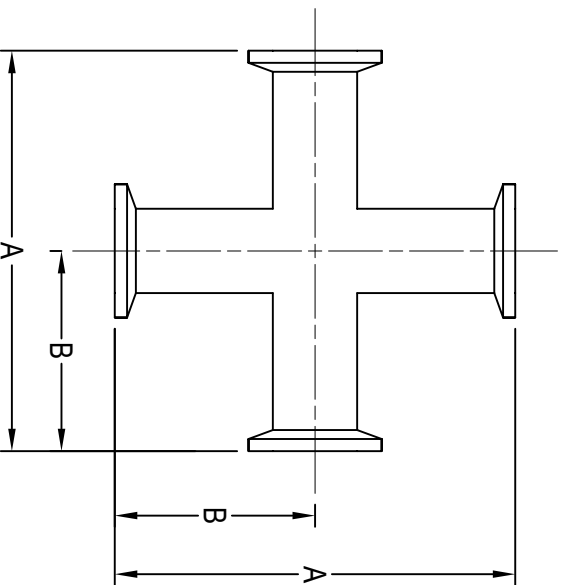

HS-9MP CLAMP CROSS

CLAMP SIZE	A	B	Wall Thickness	SS-304 Item No.	SS-316L Item No.
1/2"	4.750	2.375	0.065	0.50" HS-9MP-4-7	0.50" HS-9MP-6-7
3/4"	4.750	2.375	0.065	0.75" HS-9MP-4-7	0.75" HS-9MP-6-7
1"	4.750	2.375	0.065	1.00" HS-9MP-4-7	1.00" HS-9MP-6-7
1 1/2"	5.500	2.750	0.065	1.50" HS-9MP-4-7	1.50" HS-9MP-6-7
2"	7.000	3.500	0.065	2.00" HS-9MP-4-7	2.00" HS-9MP-6-7
2 1/2"	7.000	3.500	0.065	2.50" HS-9MP-4-7	2.50" HS-9MP-6-7
3"	7.500	3.750	0.065	3.00" HS-9MP-4-7	3.00" HS-9MP-6-7
4"	9.000	4.500	0.083	4.00" HS-9MP-4-7	4.00" HS-9MP-6-7
6"	11.750	5.875	0.109	6.00" HS-9MP-4-7	6.00" HS-9MP-6-7

All dimensions in inches.

SEP 2023

www.halesoninc.com