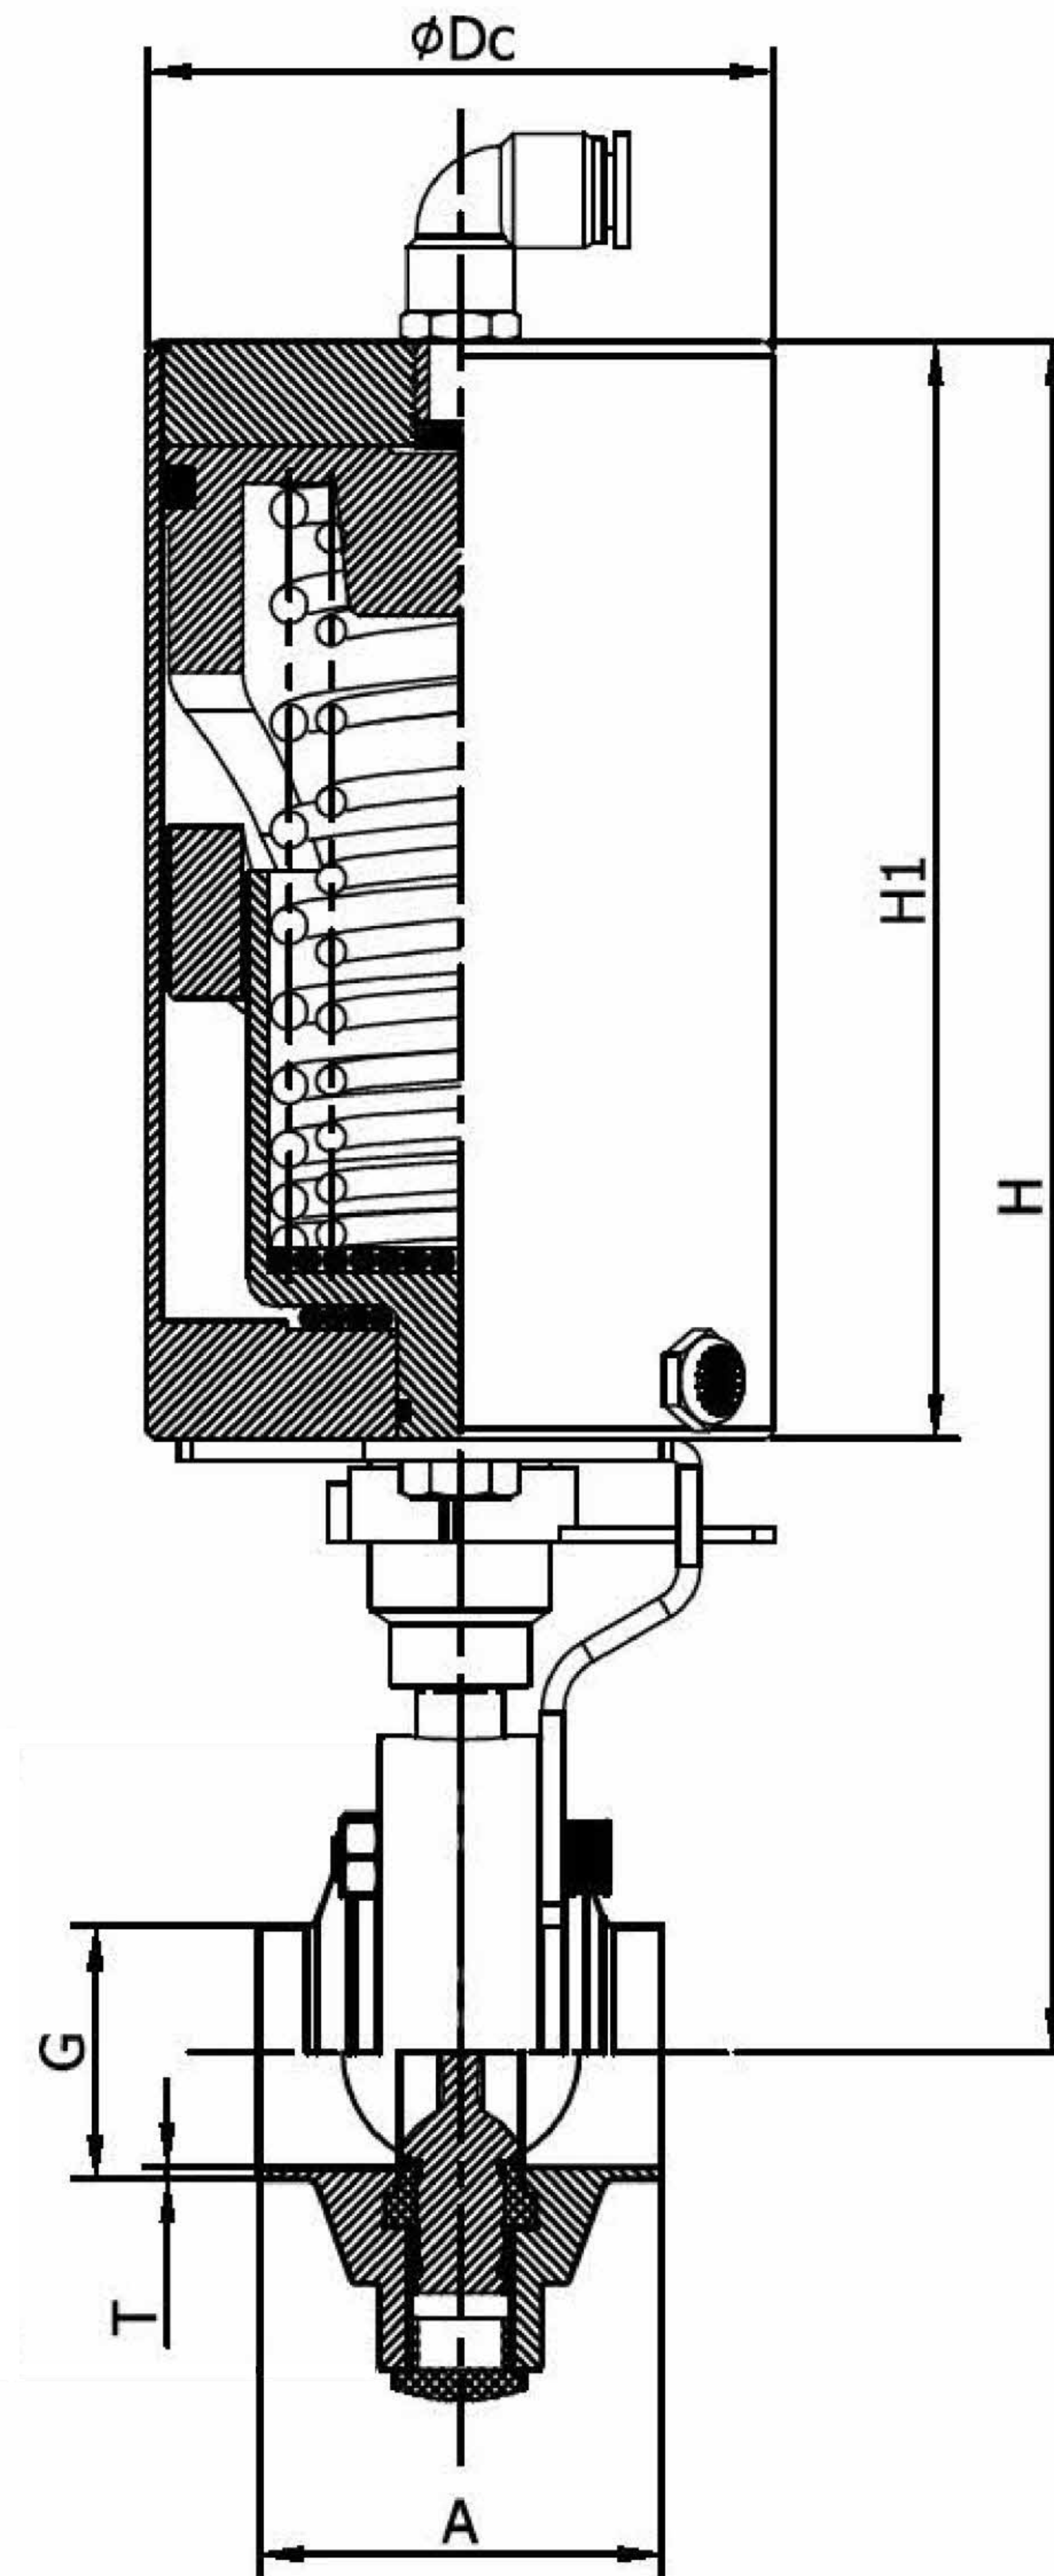

Sanitary Butterfly Valves

Size	G	T	A	Dc	H1	H
1"	25.4	1.65	50.0	85.0	149.0	218.0
1 1/2"	38.1	1.65	50.0	85.0	149.0	222.0
2"	50.8	1.65	52.0	85.0	149.0	229.0
2 1/2"	63.5	1.65	56.0	85.0	149.0	237.0
3"	76.2	1.65	58.0	85.0	149.0	243.0
4"	101.6	2.1	64.0	85.0	149.0	256.0
6"	152.4	2.8	80.0	108.0	183.0	331.0

Dimensions in mm