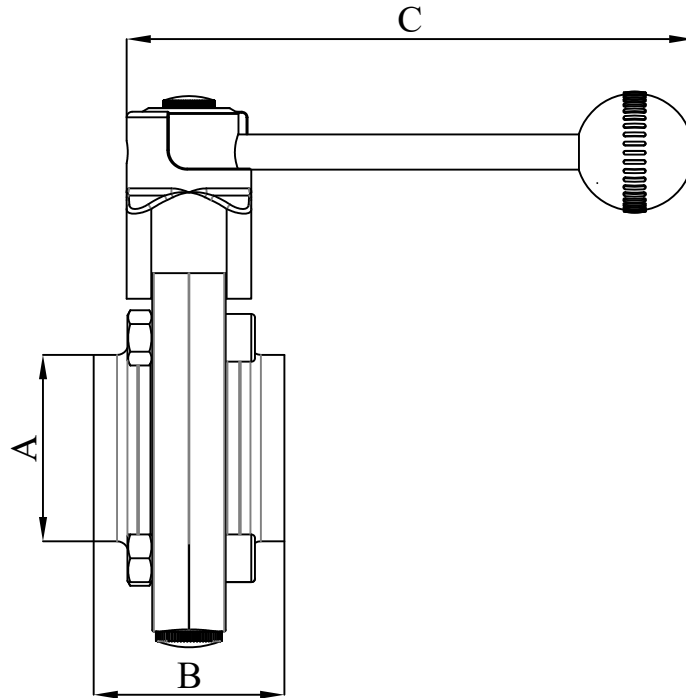

Sanitary Butterfly Valves

Manual Weld Butterfly Valve			
Size	A	B	C
1"	25.4	50	151
1½"	38.1	50	151
2"	50.8	52	151
2½"	63.5	56	151
3"	76.2	58	183
4"	101.6	64	183
6"	152.4	80	208

- SS316L or SS304 Construction
- Internal Polish 32 Ra max.
- Available Seats : Silicone, EPDM, Viton
- 4 Position Lever shown: Multiposition Lever available
- Dimensions in mm