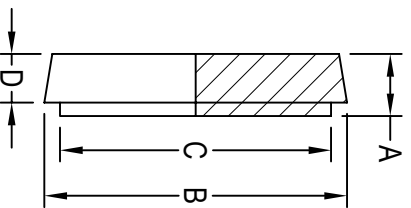

HS-16AMP DIN SOLID END CAP

TUBE OD	A	B	C	D	SS-304 Item No.	SS-316L Item No.
1"	.51	1.73	1.38	.39	1.00" HS-16AMP DIN-4-7	1.00" HS-16AMP DIN-6-7
1½"	.51	2.20	1.89	.39	1.50" HS-16AMP DIN-4-7	1.50" HS-16AMP DIN-6-7
2"	.55	2.68	2.40	.43	2.00" HS-16AMP DIN-4-7	2.00" HS-16AMP DIN-6-7
2½"	.63	3.39	3.11	.47	2.50" HS-16AMP DIN-4-7	2.50" HS-16AMP DIN-6-7
3"	.63	3.94	3.66	.47	3.00" HS-16AMP DIN-4-7	3.00" HS-16AMP DIN-6-7
4"	.79	4.76	4.49	.59	4.00" HS-16AMP DIN-4-7	4.00" HS-16AMP DIN-6-7

All dimensions in inches.

MAY 2020

www.halesoninc.com