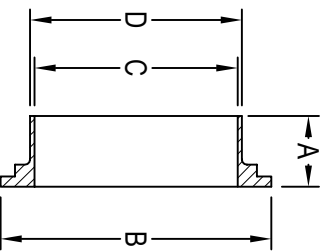

HS-14A SMS WELDING LINER

TUBE OD	A	B	C	D	Wall Thickness	SS-304 Item No.	SS-316L Item No.
1"	.61	1.40	0.870	1.000	0.065	1.00" HS-14A SMS-4-7	1.00" HS-14A SMS-6-7
1½"	.63	2.17	1.370	1.500	0.065	1.50" HS-14A SMS-4-7	1.50" HS-14A SMS-6-7
2"	.67	2.56	1.870	2.000	0.065	2.00" HS-14A SMS-4-7	2.00" HS-14A SMS-6-7
2½"	.67	3.16	2.370	2.500	0.065	2.50" HS-14A SMS-4-7	2.50" HS-14A SMS-6-7
3"	.75	3.66	2.870	3.000	0.065	3.00" HS-14A SMS-4-7	3.00" HS-14A SMS-6-7
4"	.75	4.65	3.834	4.000	0.083	4.00" HS-14A SMS-4-7	4.00" HS-14A SMS-6-7

All dimensions in inches.