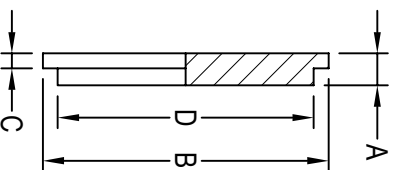

HS-16AMP SMS BLANK CAP

TUBE OD	A	B	C	D	SS-304 Item No.	SS-316L Item No.
1"	.30	1.40	.14	1.25	1.00" HS-16AMP SMS-4-7	1.00" HS-16AMP SMS-6-7
1½"	.31	2.20	.16	1.89	1.50" HS-16AMP SMS-4-7	1.50" HS-16AMP SMS-6-7
2"	.35	2.56	.16	2.38	2.00" HS-16AMP SMS-4-7	2.00" HS-16AMP SMS-6-7
2½"	.35	3.15	.16	2.89	2.50" HS-16AMP SMS-4-7	2.50" HS-16AMP SMS-6-7
3"	.43	3.66	.20	3.41	3.00" HS-16AMP SMS-4-7	3.00" HS-16AMP SMS-6-7
4"	.43	4.65	.23	4.43	4.00" HS-16AMP SMS-4-7	4.00" HS-16AMP SMS-6-7

All dimensions in inches.

May 2020

www.halesoninc.com