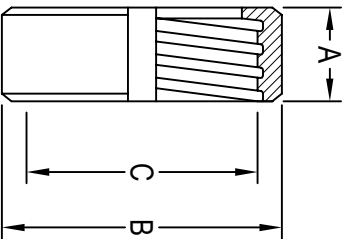

HS-13R DIN ROUND NUT

TUBE OD	A	B	C	SS-304 Item No.	SS-316L Item No.
1"	.83	2.48	2.05	1.00" HS-13R DIN-4-7	1.00" HS-13R DIN-6-7
1½"	.83	3.07	2.56	1.50" HS-13R DIN-4-7	1.50" HS-13R DIN-6-7
2"	.87	3.62	3.07	2.00" HS-13R DIN-4-7	2.00" HS-13R DIN-6-7
2½"	.98	4.41	3.74	2.50" HS-13R DIN-4-7	2.50" HS-13R DIN-6-7
3"	1.14	5.00	4.33	3.00" HS-13R DIN-4-7	3.00" HS-13R DIN-6-7
4"	1.22	5.83	5.12	4.00" HS-13R DIN-4-7	4.00" HS-13R DIN-6-7

All dimensions in inches.