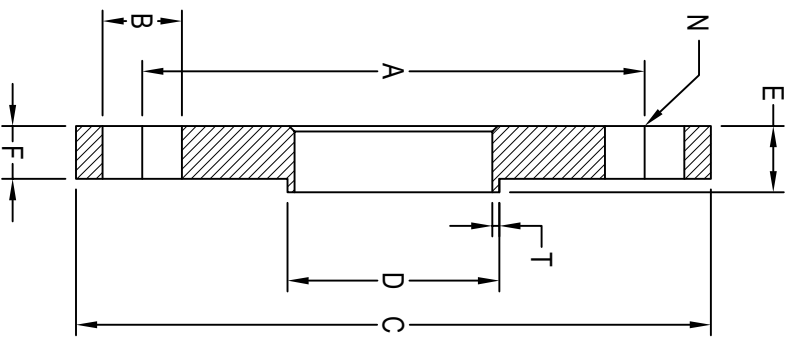

HS-38W WELD NECK FLANGE

TUBE OD	A	B	C	D	E	F	T	N	SS-304 Item No.	SS-316L Item No.
1"	3.125	.625	4.250	1.000	.500	.375	.065	4	1.00" HS-38W-4-7	1.00" HS-38W-6-7
1½"	3.875	.625	5.000	1.500	.500	.375	.065	4	1.50" HS-38W-4-7	1.50" HS-38W-6-7
2"	4.750	.750	6.000	2.000	.625	.500	.065	4	2.00" HS-38W-4-7	2.00" HS-38W-6-7
2½"	5.500	.750	7.000	2.500	.625	.500	.065	4	2.50" HS-38W-4-7	2.50" HS-38W-6-7
3"	6.000	.750	7.500	3.000	.625	.500	.065	4	3.00" HS-38W-4-7	3.00" HS-38W-6-7
4"	7.500	.750	9.000	4.000	.625	.500	.083	8	4.00" HS-38W-4-7	4.00" HS-38W-6-7
6"	9.500	.875	11.000	6.000	.625	.500	.109	8	6.00" HS-38W-4-7	6.00" HS-38W-6-7
8"	11.750	.875	13.500	8.000	.750	.625	.109	8	8.00" HS-38W-4-7	8.00" HS-38W-6-7

All dimensions in inches.