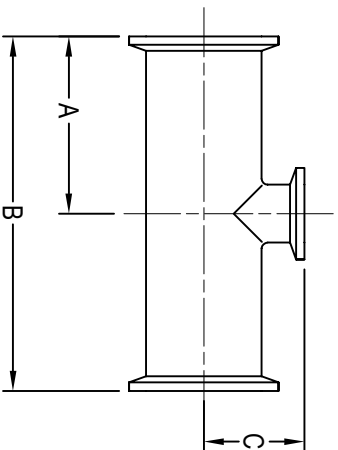

HS-7RMPS SHORT OUTLET REDUCING TEE, CLAMP ENDS

CLAMP SIZE	A	B	C	Wall Thickness	SS-304 Item No.	SS-316L Item No.
1½" x ¾"	2.875	5.750	1.375	0.065	1.50" x 0.75" HS-7RMPS-4-7	1.50" x 0.75" HS-7RMPS-6-7
1½" x 1"	2.156	4.312	1.375	0.065	1.50" x 1.00" HS-7RMPS-4-7	1.50" x 1.00" HS-7RMPS-6-7
2" x 1"	2.563	5.125	1.625	0.065	2.00" x 1.00" HS-7RMPS-4-7	2.00" x 1.00" HS-7RMPS-6-7
2" x 1½"	2.563	5.125	1.625	0.065	2.00" x 1.50" HS-7RMPS-4-7	2.00" x 1.50" HS-7RMPS-6-7
2½" x 1"	2.844	5.688	1.875	0.065	2.50" x 1.00" HS-7RMPS-4-7	2.50" x 1.00" HS-7RMPS-6-7
2½" x 1½"	2.844	5.688	1.875	0.065	2.50" x 1.50" HS-7RMPS-4-7	2.50" x 1.50" HS-7RMPS-6-7
2½" x 2"	2.844	5.688	1.875	0.065	2.50" x 2.00" HS-7RMPS-4-7	2.50" x 2.00" HS-7RMPS-6-7
3" x 1"	3.094	6.188	2.125	0.065	3.00" x 1.00" HS-7RMPS-4-7	3.00" x 1.00" HS-7RMPS-6-7
3" x 1½"	3.094	6.188	2.125	0.065	3.00" x 1.50" HS-7RMPS-4-7	3.00" x 1.50" HS-7RMPS-6-7
3" x 2"	3.094	6.188	2.125	0.065	3.00" x 2.00" HS-7RMPS-4-7	3.00" x 2.00" HS-7RMPS-6-7
3" x 2½"	3.094	6.188	2.125	0.065	3.00" x 2.50" HS-7RMPS-4-7	3.00" x 2.50" HS-7RMPS-6-7
4" x 1½"	4.063	8.125	2.625	0.083 / 0.065	4.00" x 1.50" HS-7RMPS-4-7	4.00" x 1.50" HS-7RMPS-6-7
4" x 2"	4.063	8.125	2.625	0.083 / 0.065	4.00" x 2.00" HS-7RMPS-4-7	4.00" x 2.00" HS-7RMPS-6-7
4" x 2½"	4.063	8.125	2.625	0.083 / 0.065	4.00" x 2.50" HS-7RMPS-4-7	4.00" x 2.50" HS-7RMPS-6-7
4" x 3"	4.063	8.125	2.625	0.083 / 0.065	4.00" x 3.00" HS-7RMPS-4-7	4.00" x 3.00" HS-7RMPS-6-7
6" x 3"	5.875	11.750	3.625	0.109 / 0.065	6.00" x 3.00" HS-7RMPS-4-7	6.00" x 3.00" HS-7RMPS-6-7
6" x 4"	5.875	11.750	3.750	0.109 / 0.083	6.00" x 4.00" HS-7RMPS-4-7	6.00" x 4.00" HS-7RMPS-6-7

All dimensions in inches.

JAN 2021

www.halesoninc.com